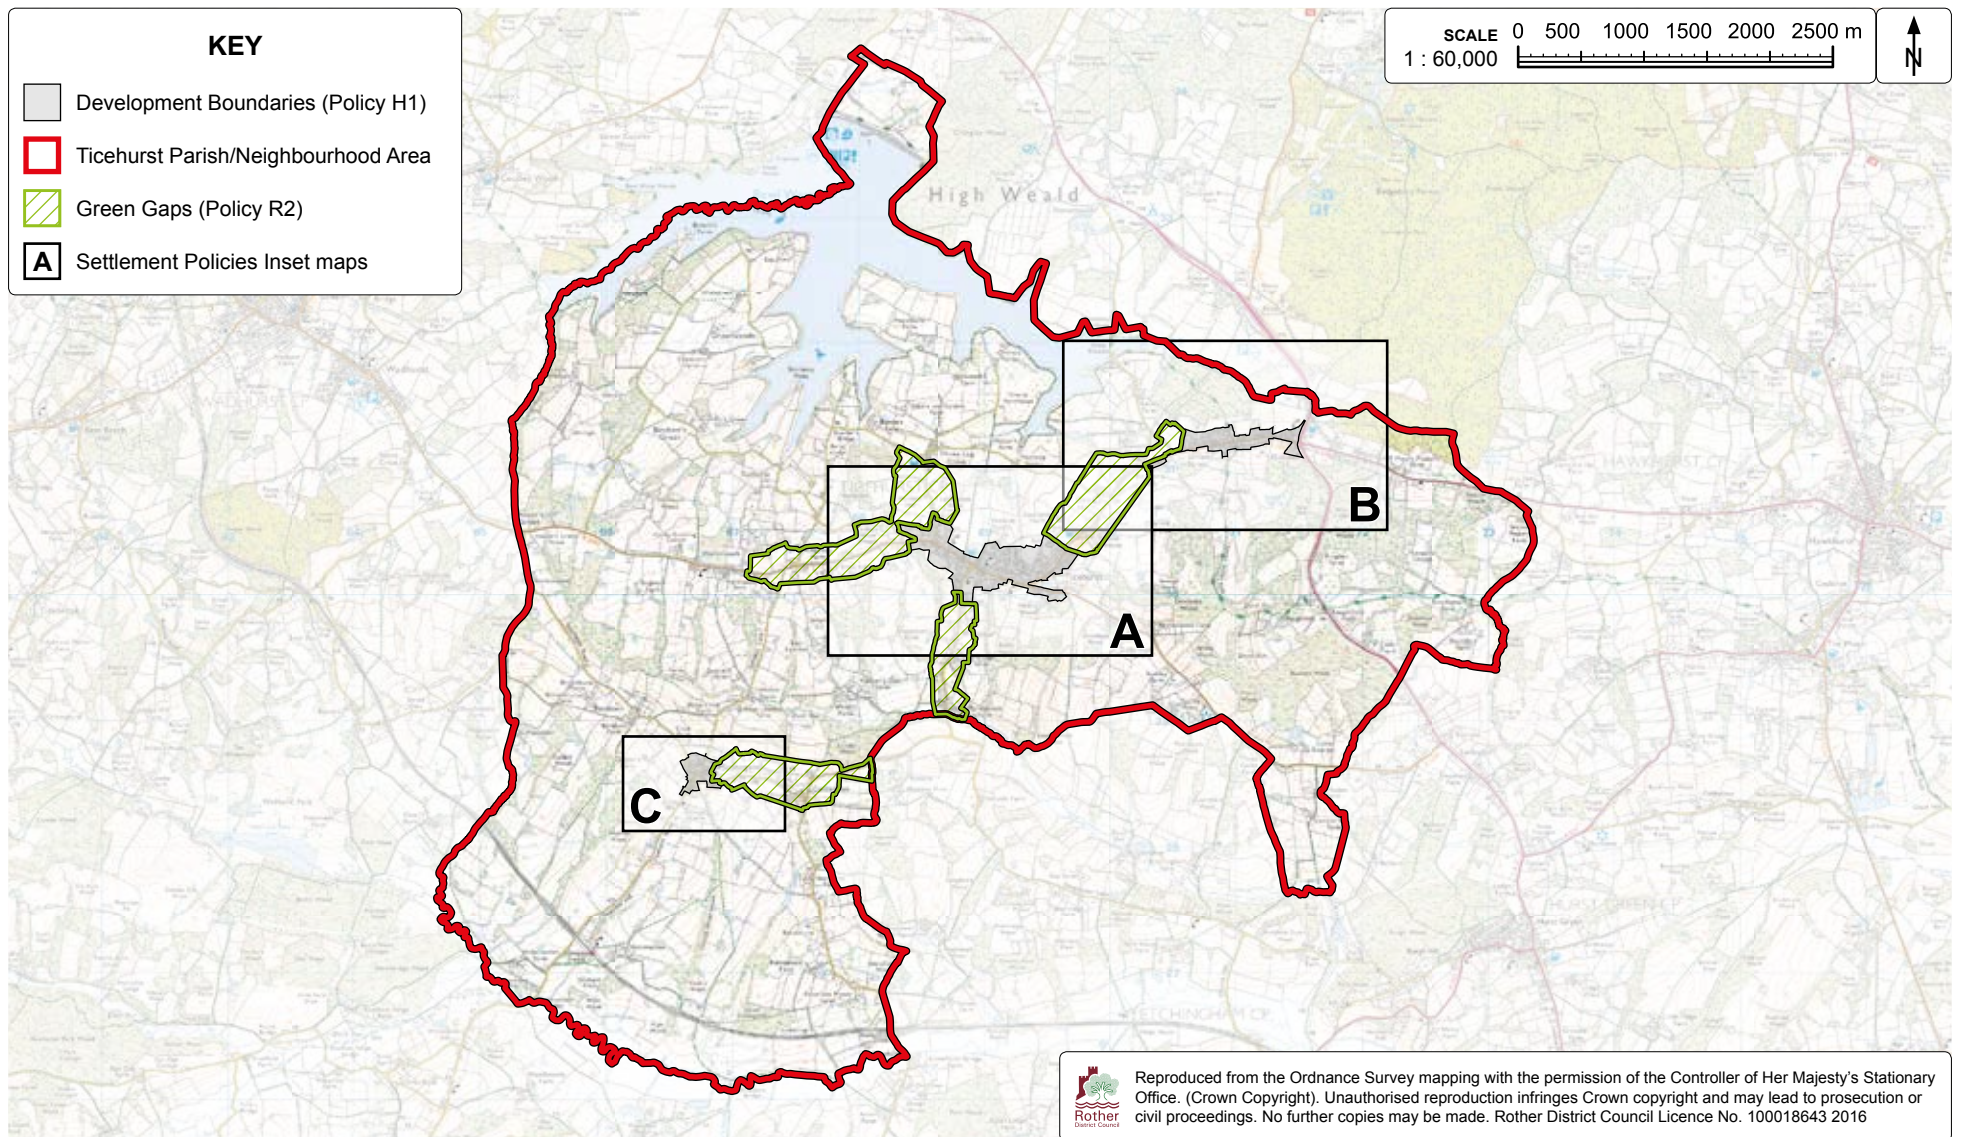

Summary of Ticehurst Neighbourhood Plan Policies

9.42 The following maps illustrate the TNP policies below:

- R2 Maintain Green Gaps Between Settlements
- R3 Protect & Enhance Green Spaces
- H1 The Spatial Plan
- H2 Housing Site Allocations
- H6 Conservation & Heritage

Map 23 — Summary of Policies for Ticehurst Parish

Map 24 — Policies for Ticehurst village

Map 25 — Policies for Flimwell

Map 26 — Policies for Stonegate