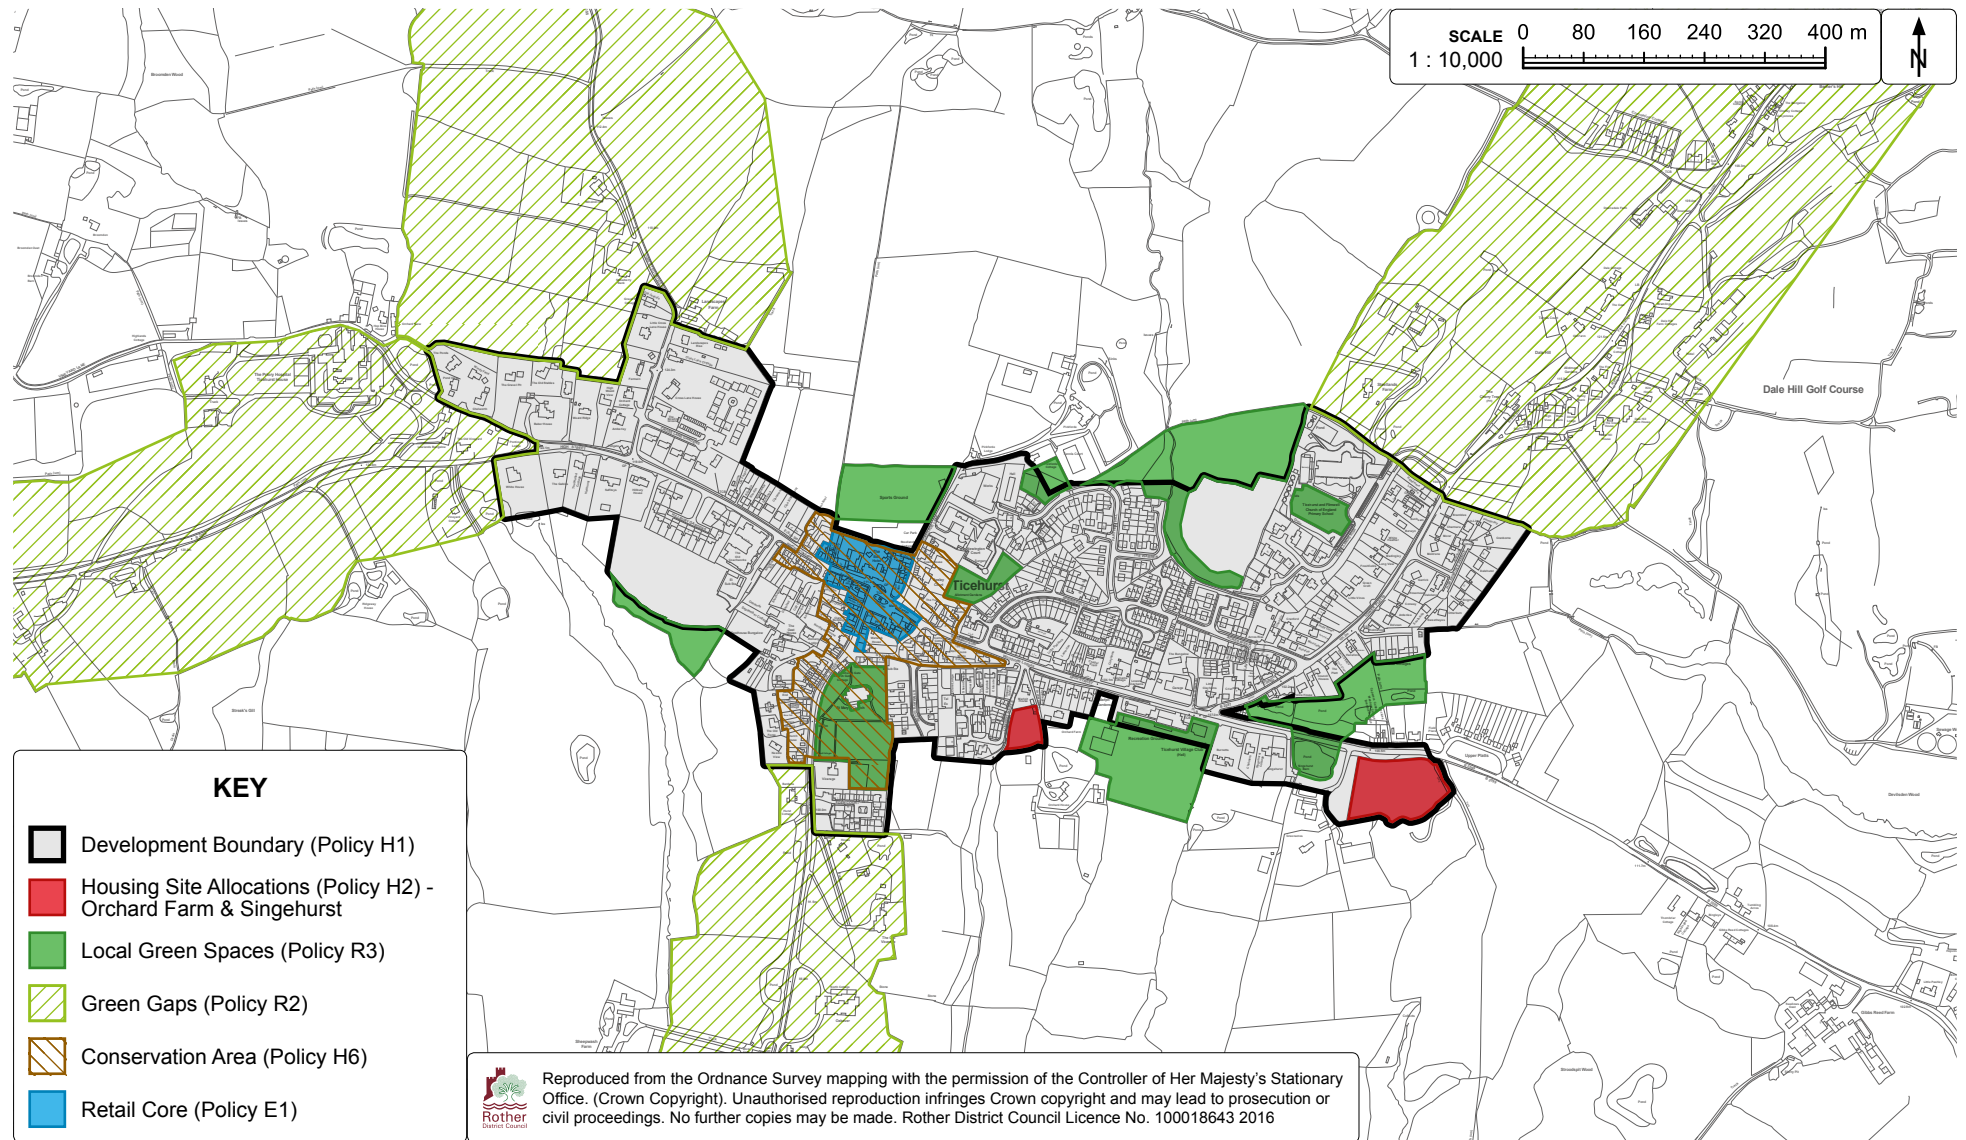

Summary of Ticehurst Neighbourhood Plan Policies

9.42 The following maps illustrate the TNP policies below:

- R2 Maintain Green Gaps Between Settlements
- R3 Protect & Enhance Green Spaces
- H1 The Spatial Plan
- H2 Housing Site Allocations
- H6 Conservation & Heritage

Map 23 — Summary of Policies for Ticehurst Parish

Map 24 — Policies for Ticehurst village

Map 25 — Policies for Flimwell

Map 26 — Policies for Stonegate