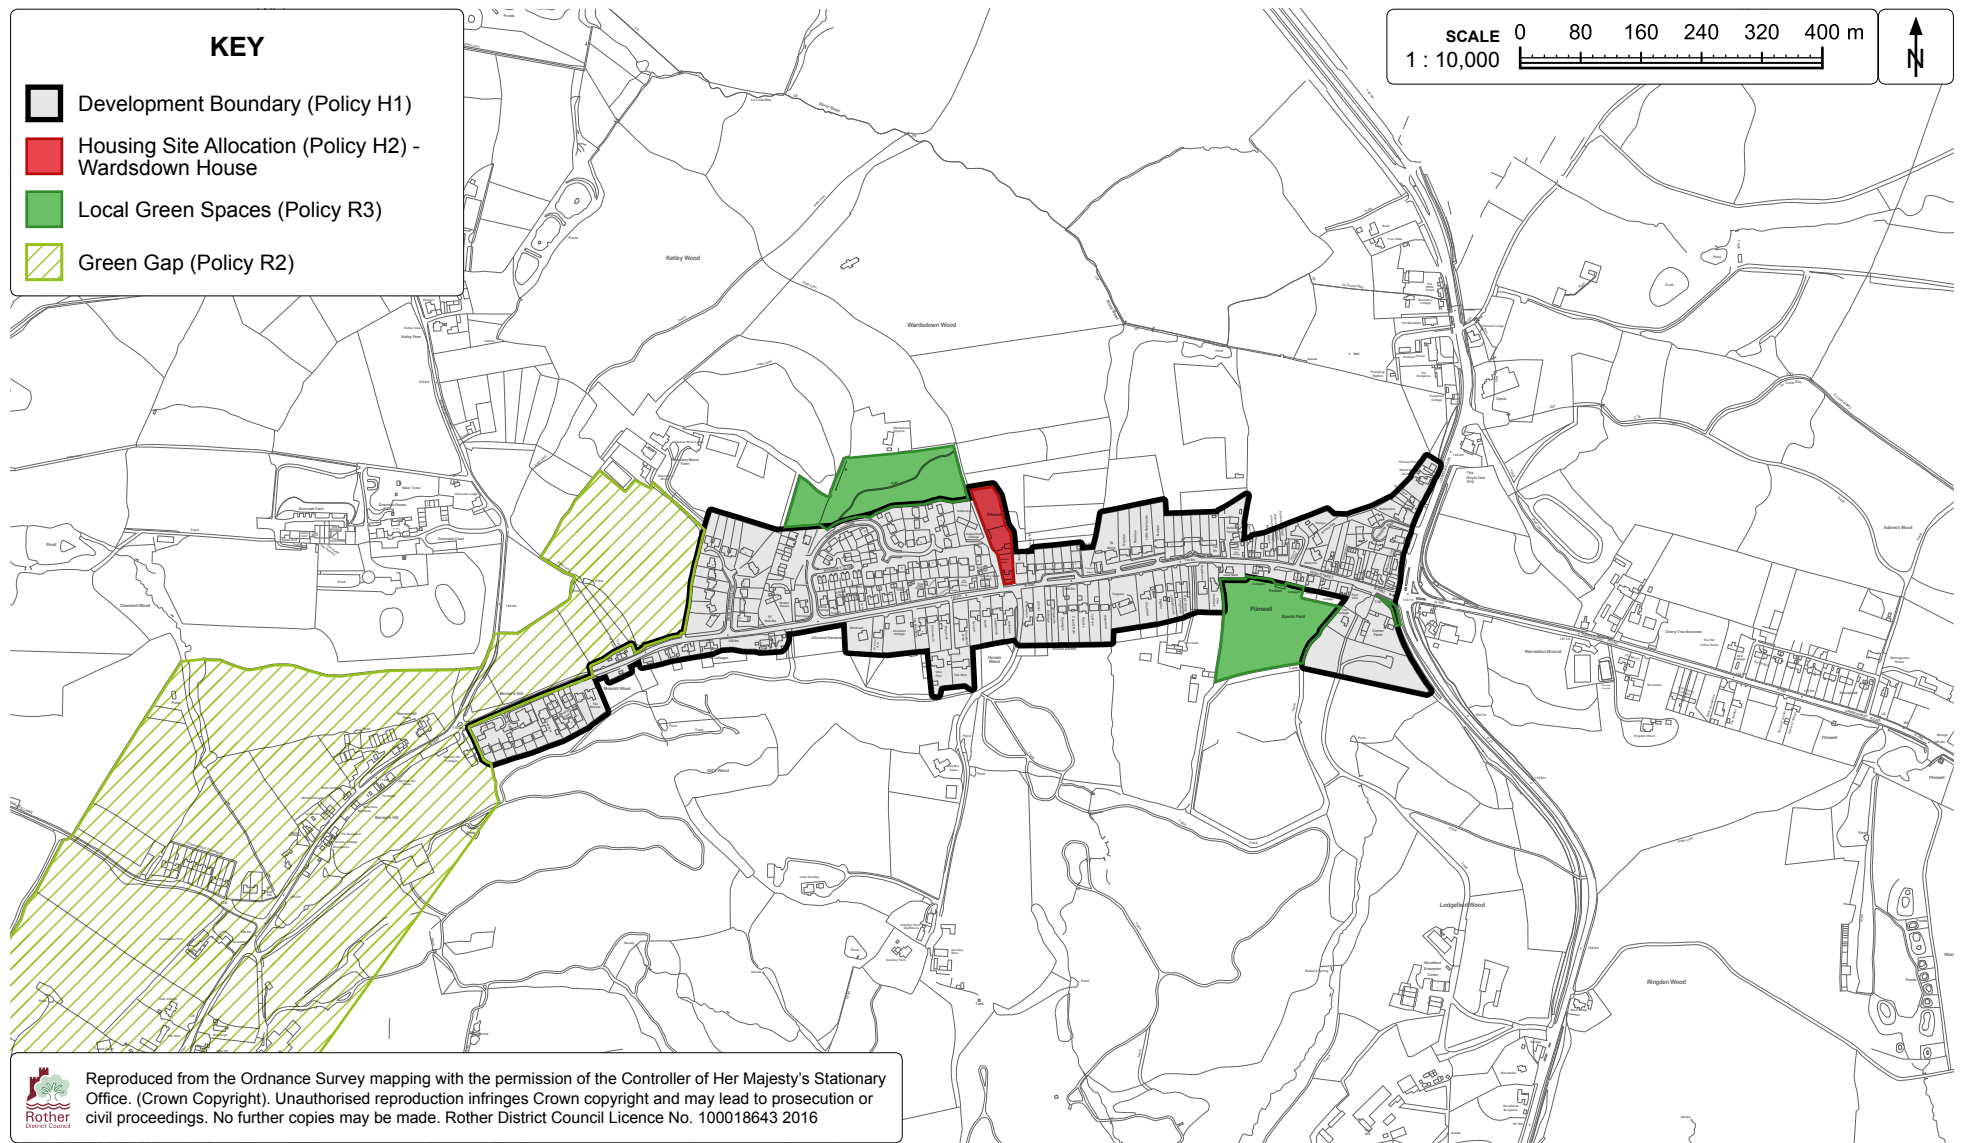

Summary of Ticehurst Neighbourhood Plan Policies

9.42 The following maps illustrate the TNP policies below:

- R2 Maintain Green Gaps Between Settlements
- R3 Protect & Enhance Green Spaces
- H1 The Spatial Plan
- H2 Housing Site Allocations
- H6 Conservation & Heritage

Map 23 — Summary of Policies for Ticehurst Parish

Map 24 — Policies for Ticehurst village

Map 25 — Policies for Flimwell

Map 26 — Policies for Stonegate