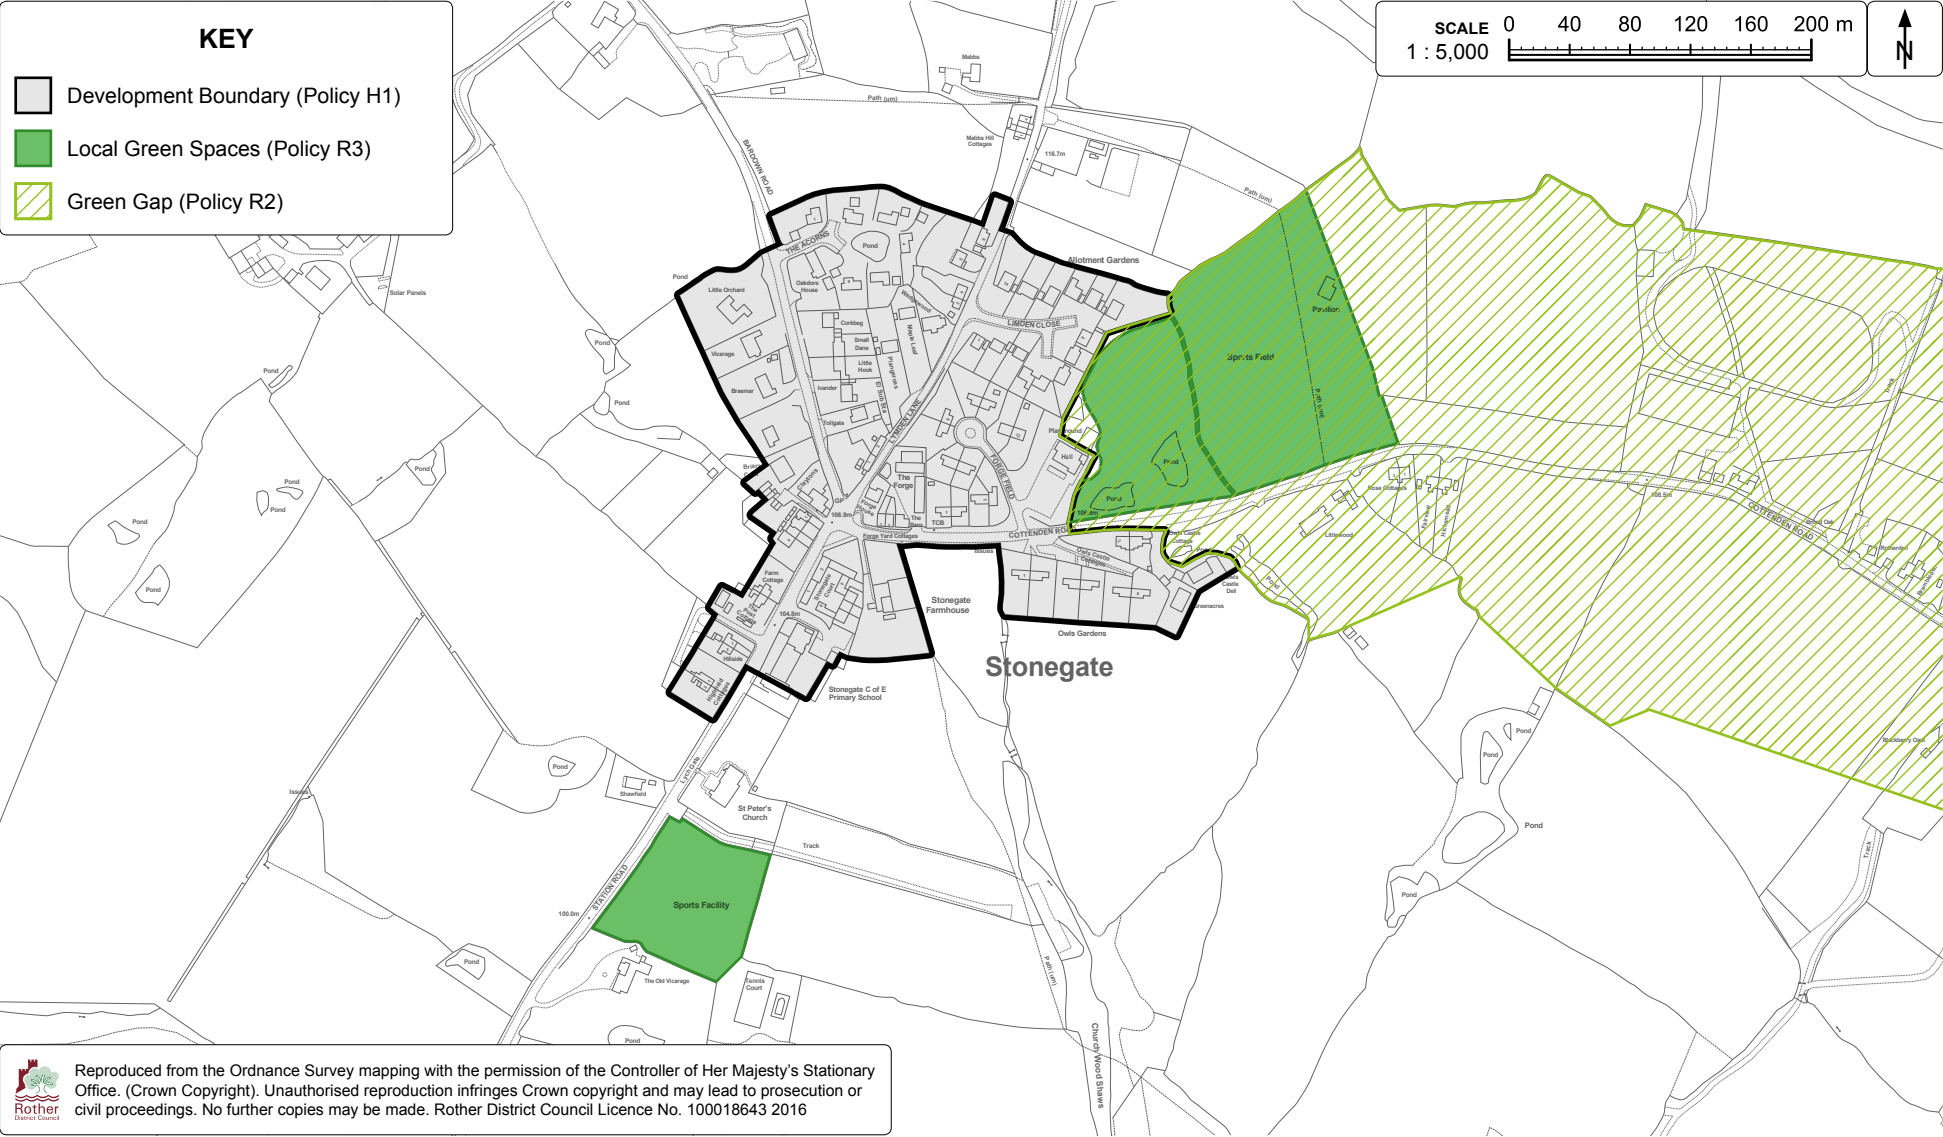

Summary of Ticehurst Neighbourhood Plan Policies

9.42 The following maps illustrate the TNP policies below:

- R2 Maintain Green Gaps Between Settlements
- R3 Protect & Enhance Green Spaces
- H1 The Spatial Plan
- H2 Housing Site Allocations
- H6 Conservation & Heritage

Map 23 — Summary of Policies for Ticehurst Parish

Map 24 — Policies for Ticehurst village

Map 25 — Policies for Flimwell

Map 26 — Policies for Stonegate